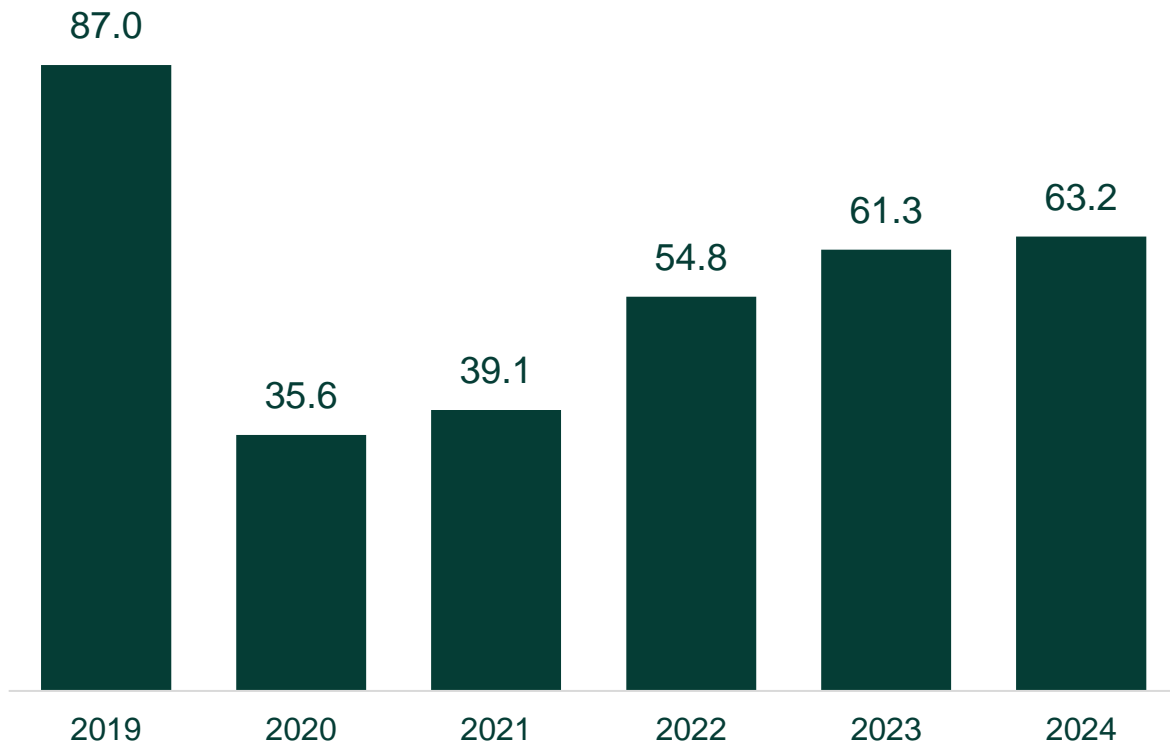

Traffic Statistics 2024

RIX Riga Airport
January-December 2024

Passengers

Passenger Traffic, millions

January-December 2024

Total Passengers

7.12 M

vs. Last Year

+7%

vs. 2019

-9%

Flights

Air Transport Movements (ATM), thousands

January-December 2024

Flights
63.2 K

vs. Last Year
+3%