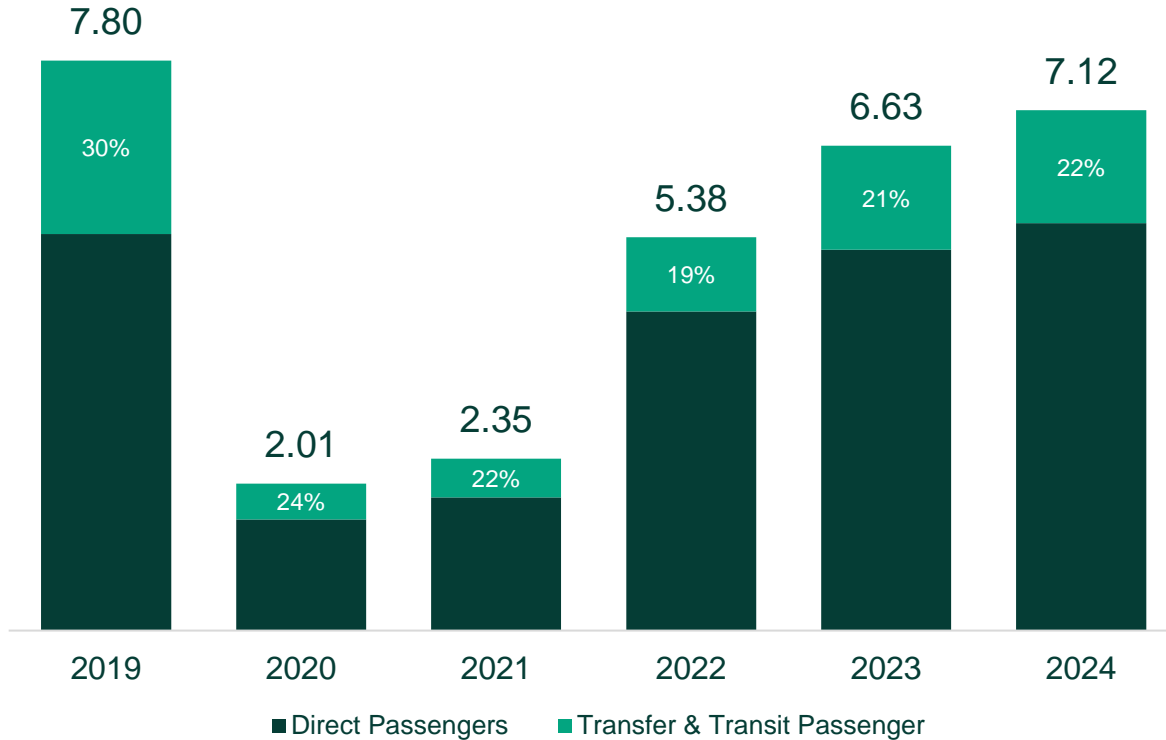

Traffic Statistics 2024

RIX Riga Airport
January-December 2024

Passengers

Passenger Traffic, millions

January-December 2024

Total Passengers

7.12 M

vs. Last Year

+7%

vs. 2019

-9%

Flights

Air Transport Movements (ATM), thousands

January-December 2024

Flights
63.2 K

vs. Last Year
+3%