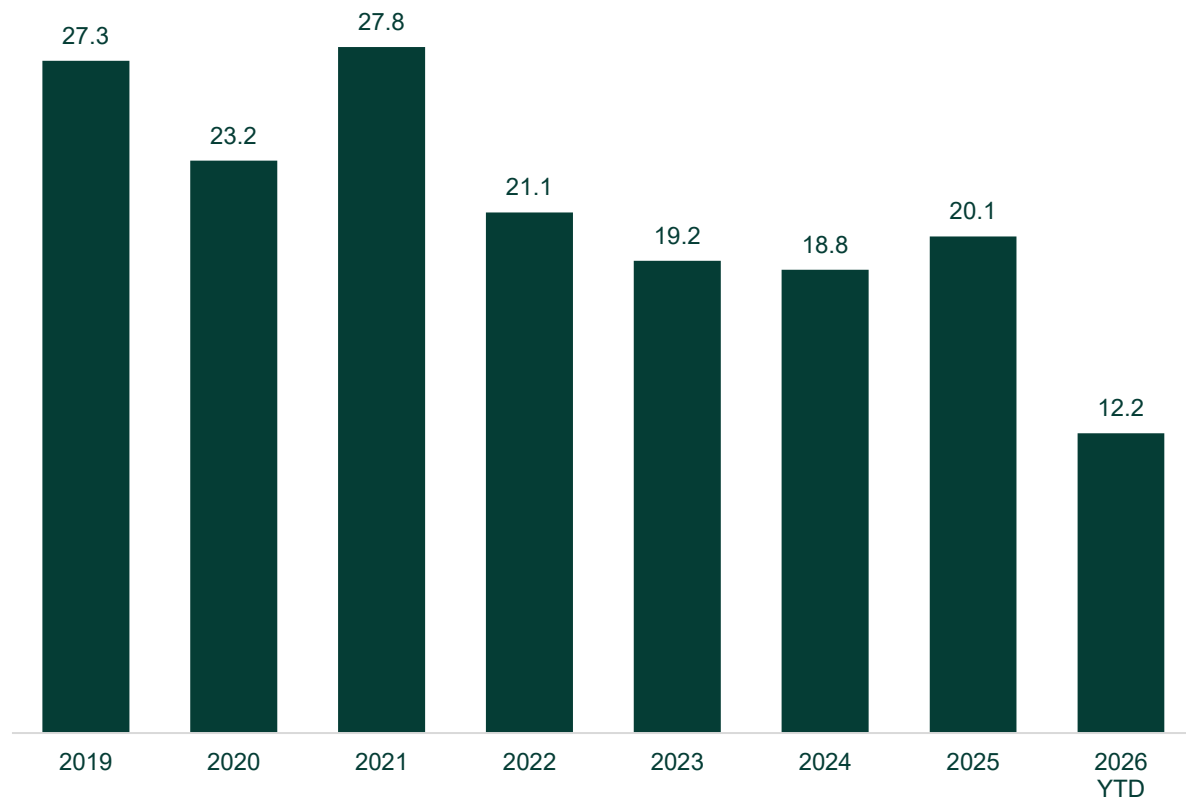

Air Cargo

Cargo carried by air, thousand tonnes

January-May 2026

Air Cargo (t)

12.2 K

vs. Last Year

+59%