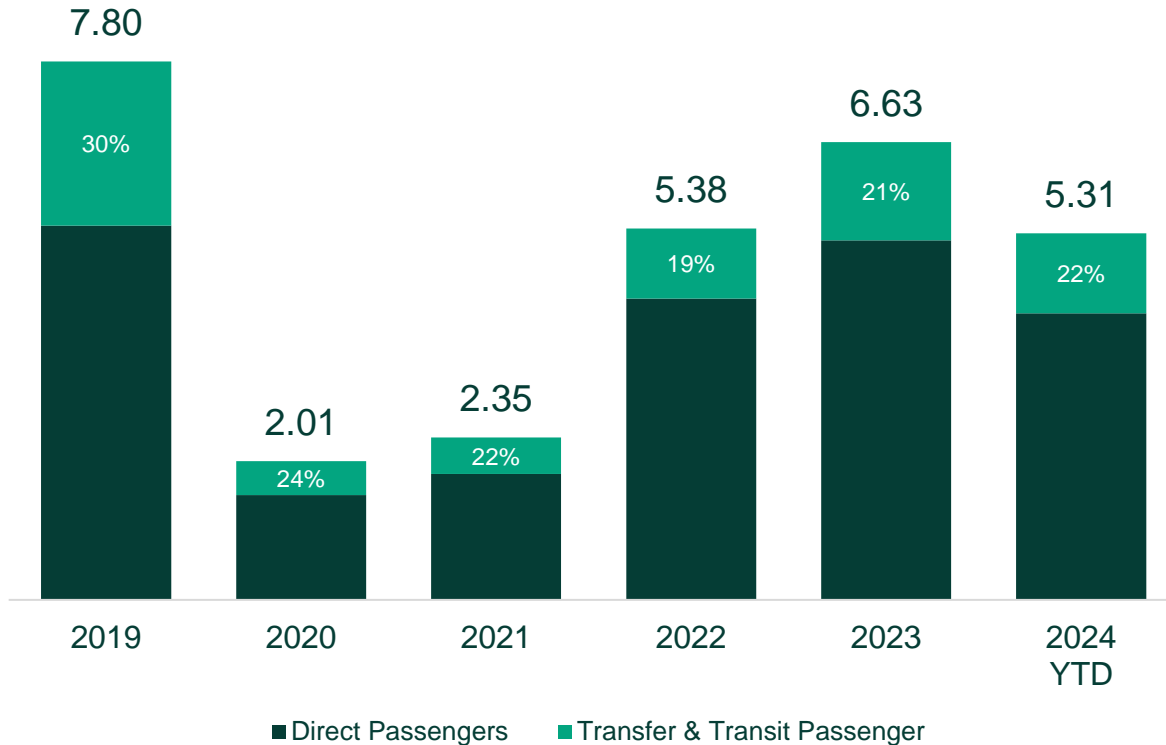

# Traffic Statistics 2024

RIX Riga Airport  
January-September 2024

# Passengers

Passenger Traffic, millions

January-September 2024

Total Passengers

**5.31 M**

vs. Last Year

**+5%**

vs. 2019