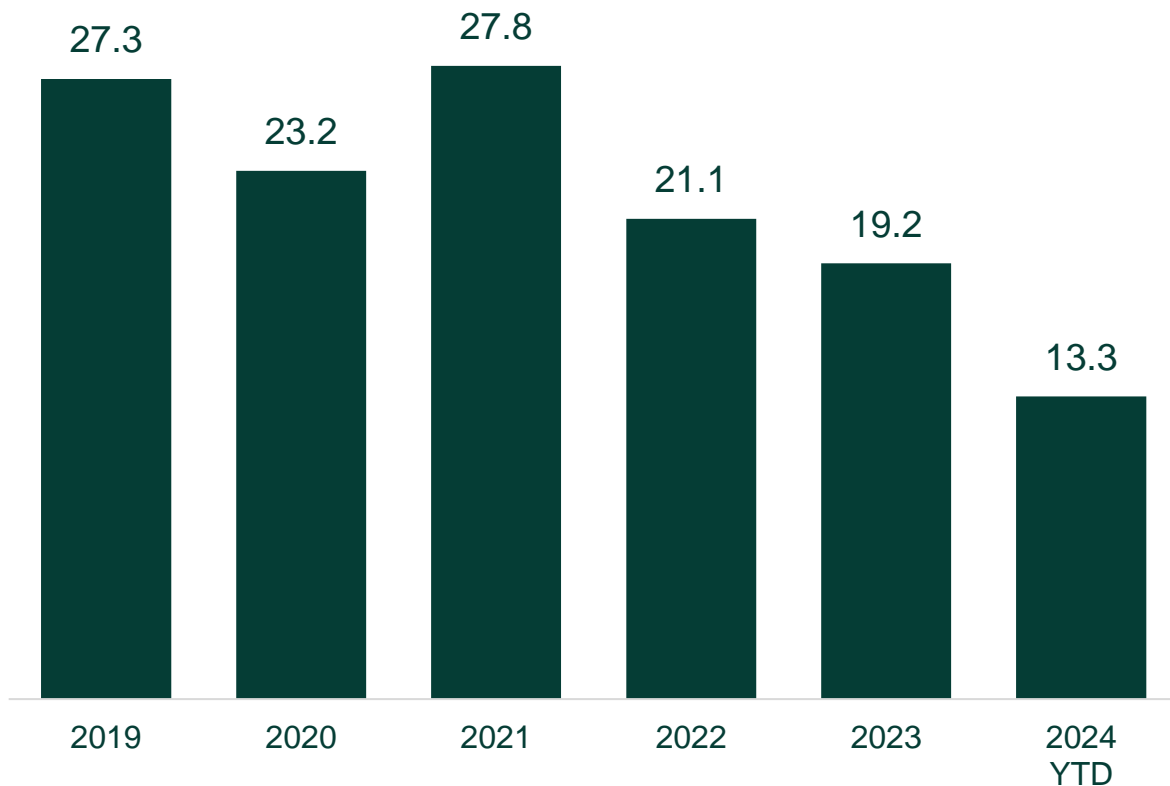

Air Cargo

Cargo carried by air, thousand tonnes

January-September 2024

Air Cargo (t)

13.3 K

vs. Last Year

-5%

vs. 2019

-33%