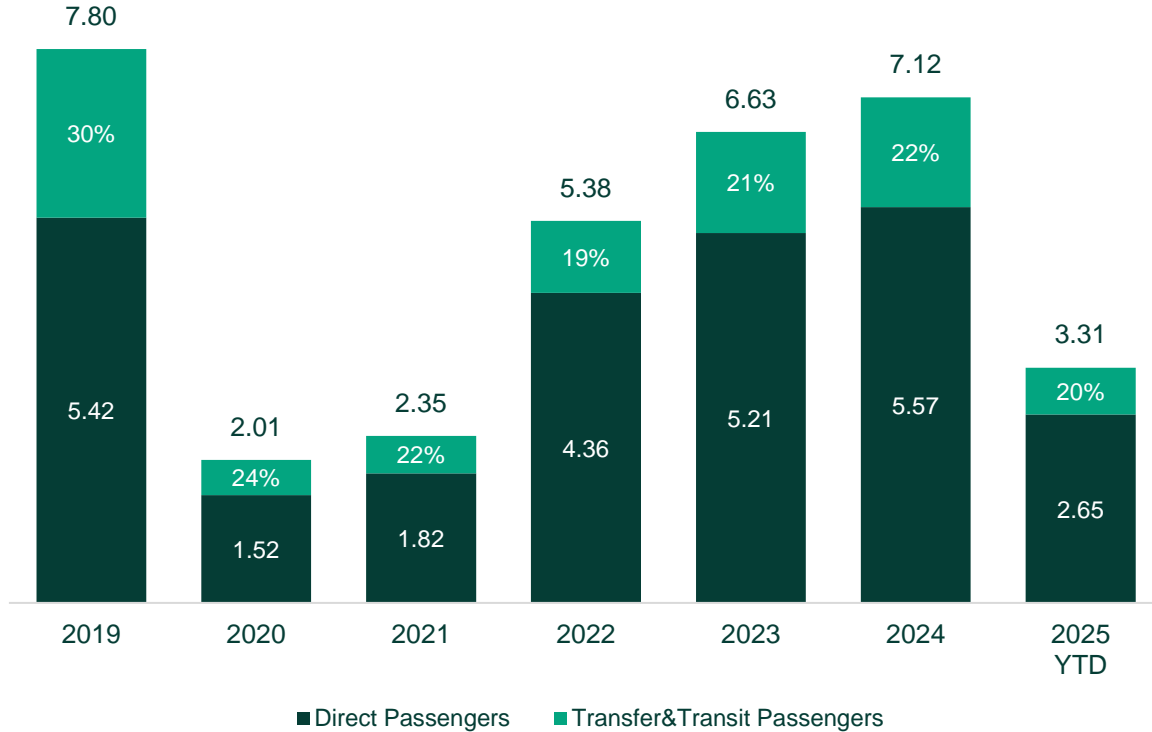

Traffic Statistics 2025

RIX Riga Airport
January-June 2025

Passengers

Passenger Traffic, millions

January-June 2025

Total Passengers

3.31 M

vs. Last Year