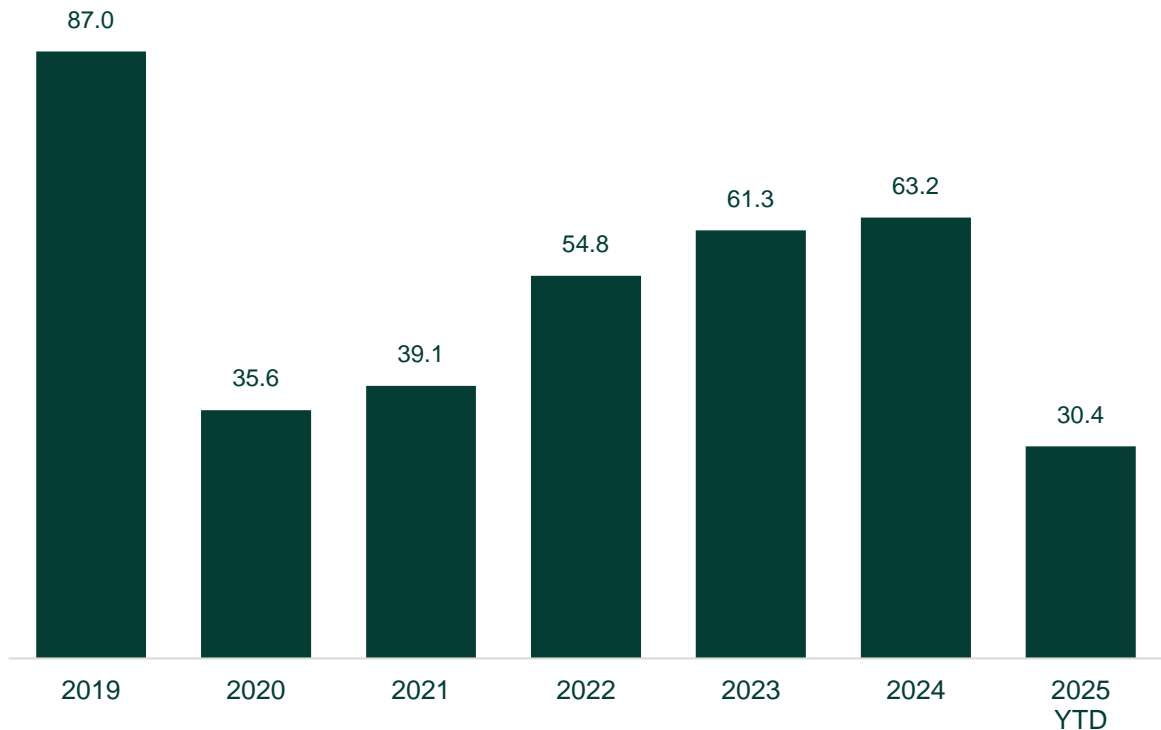

Traffic Statistics 2025

RIX Riga Airport
January-June 2025

Passengers

Passenger Traffic, millions

January-June 2025

Total Passengers

3.31 M

vs. Last Year

+5%

vs. 2019

-7%

Flights

Air Transport Movements (ATM), thousands

January-June 2025

Flights
30.4 K

vs. Last Year
+3%