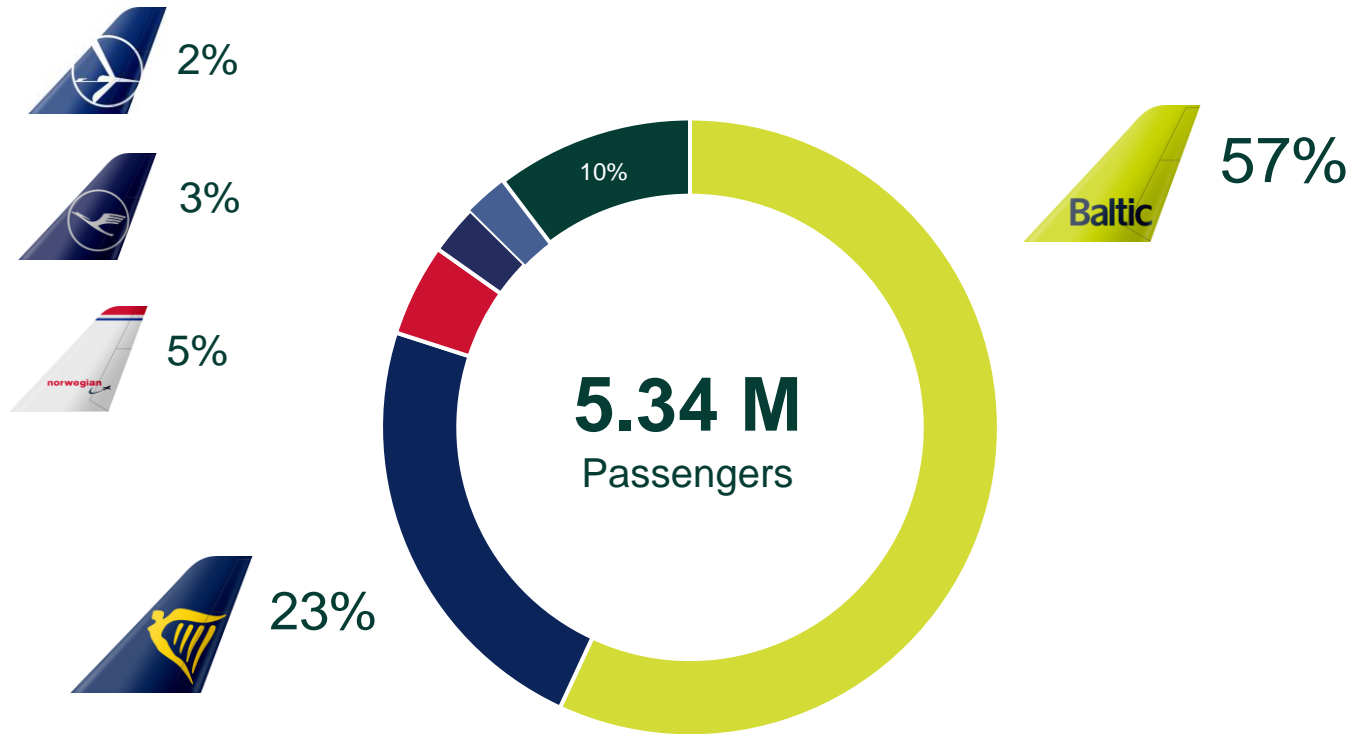

vs. 2019
-28%

Air Cargo

Cargo carried by air, thousand tonnes

January-September 2025

Air Cargo (t)
14.2 K

vs. Last Year
+7%

vs. 2019
-29%

Airline Market Share

Percentage of total passenger traffic (%), January-September 2025

TOP Destinations

Percentage of total passenger traffic (%), January-September 2025