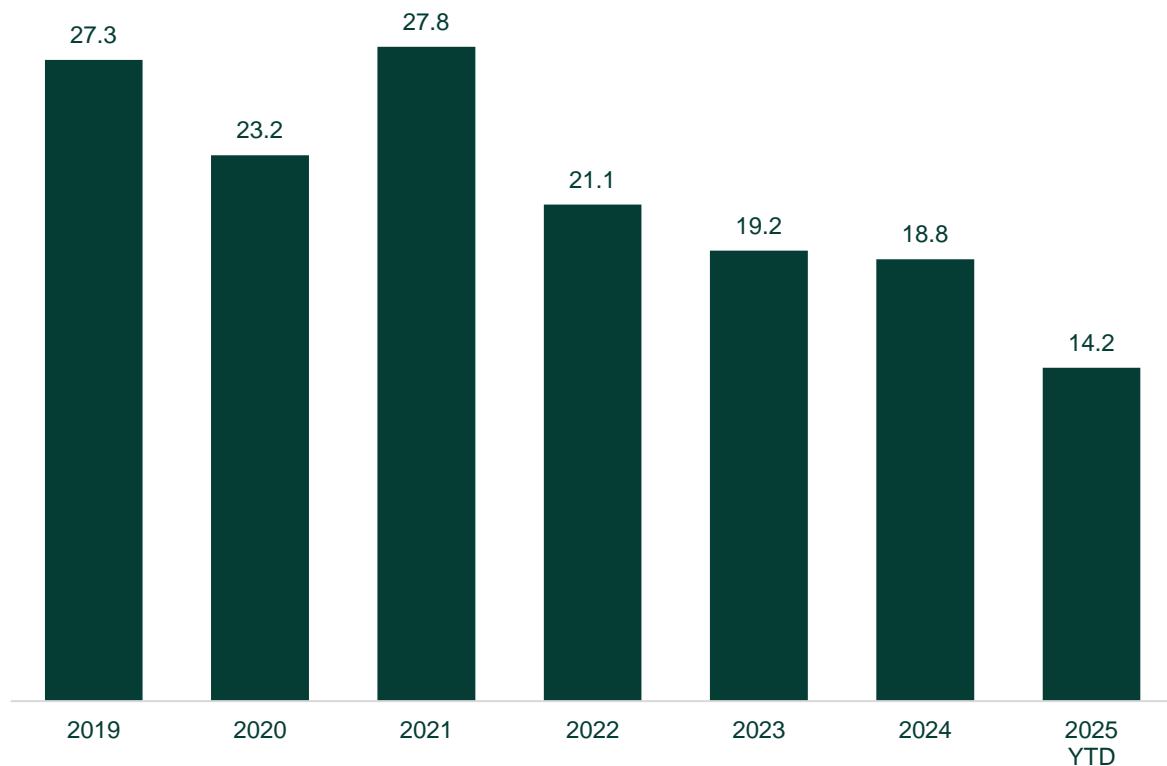

Air Cargo

Cargo carried by air, thousand tonnes

January-September 2025

Air Cargo (t)
14.2 K

vs. Last Year
+7%

vs. 2019
-29%