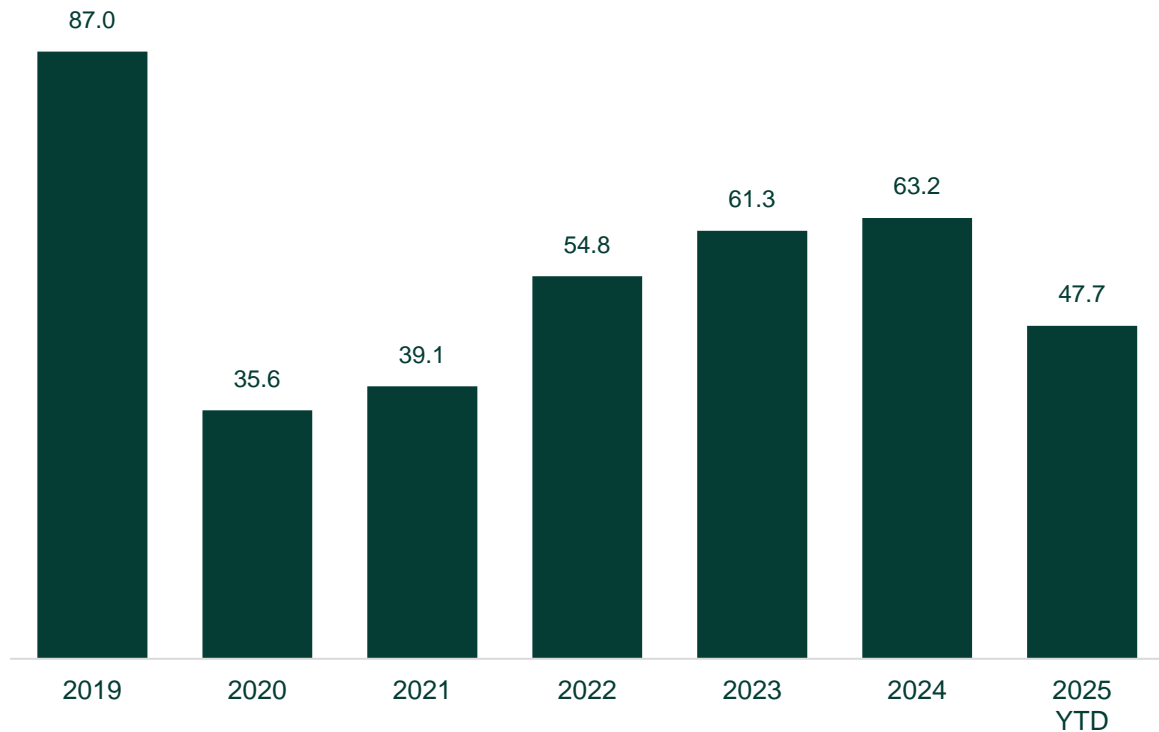

Traffic Statistics 2025

RIX Riga Airport
January-September 2025

Passengers

Passenger Traffic, millions

January-September 2025

Total Passengers

5.34 M

vs. Last Year

+0%

vs. 2019

-10%

Flights

Air Transport Movements (ATM), thousands

January-September 2025

Flights
47.7 K

vs. Last Year
+1%