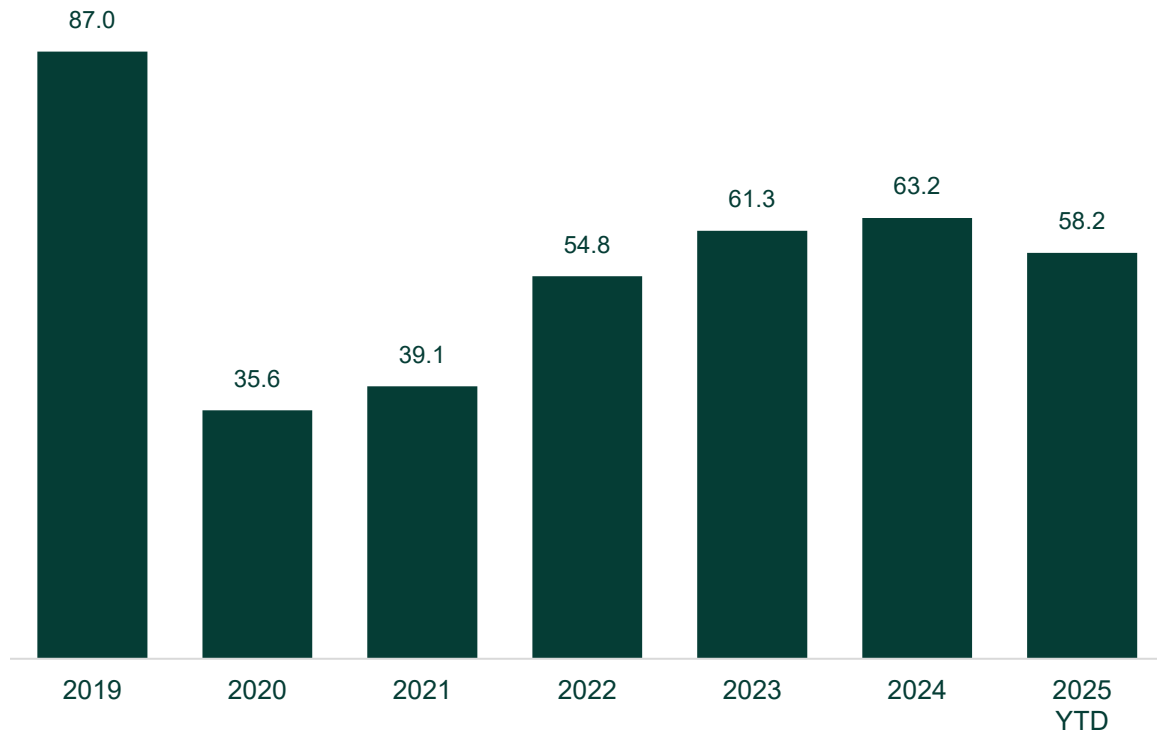

Traffic Statistics 2025

RIX Riga Airport
January-November 2025

Passengers

Passenger Traffic, millions

January-November 2025

Total Passengers

6.55 M

vs. Last Year

0%

vs. 2019

-9%

Flights

Air Transport Movements (ATM), thousands

January-November 2025

Flights
58.2 K

vs. Last Year
0%