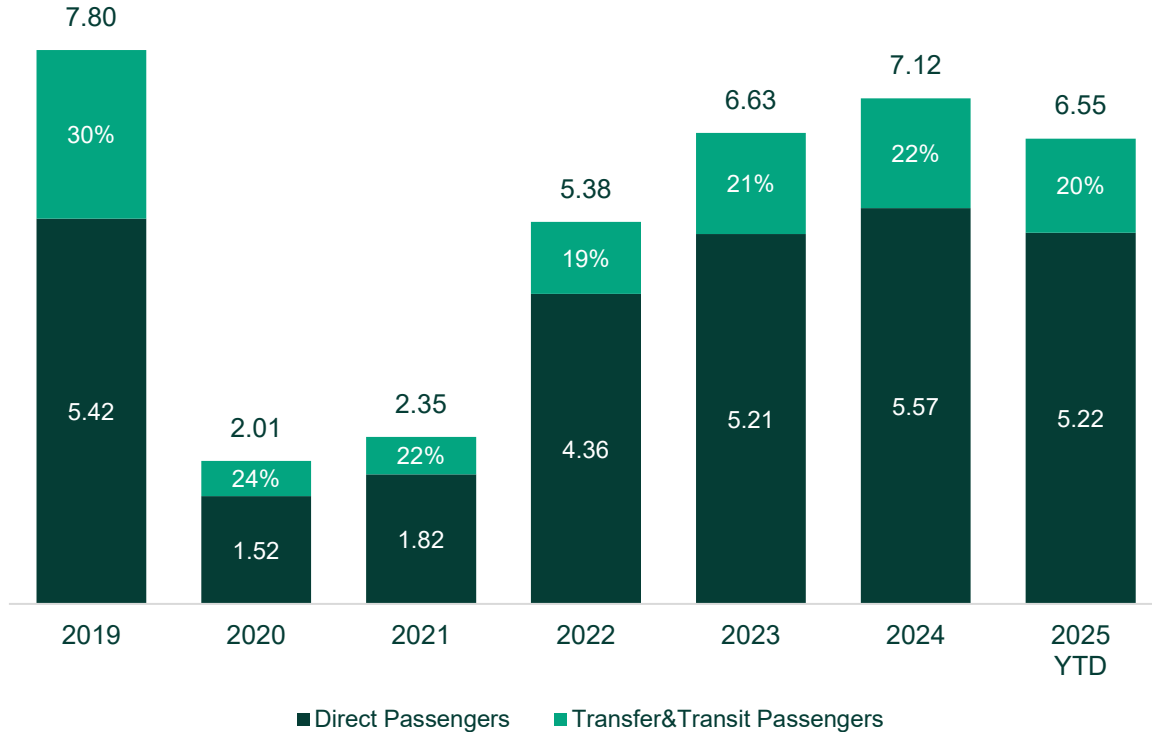

Traffic Statistics 2025

RIX Riga Airport
January-November 2025

Passengers

Passenger Traffic, millions

January-November 2025

Total Passengers

6.55 M

vs. Last Year