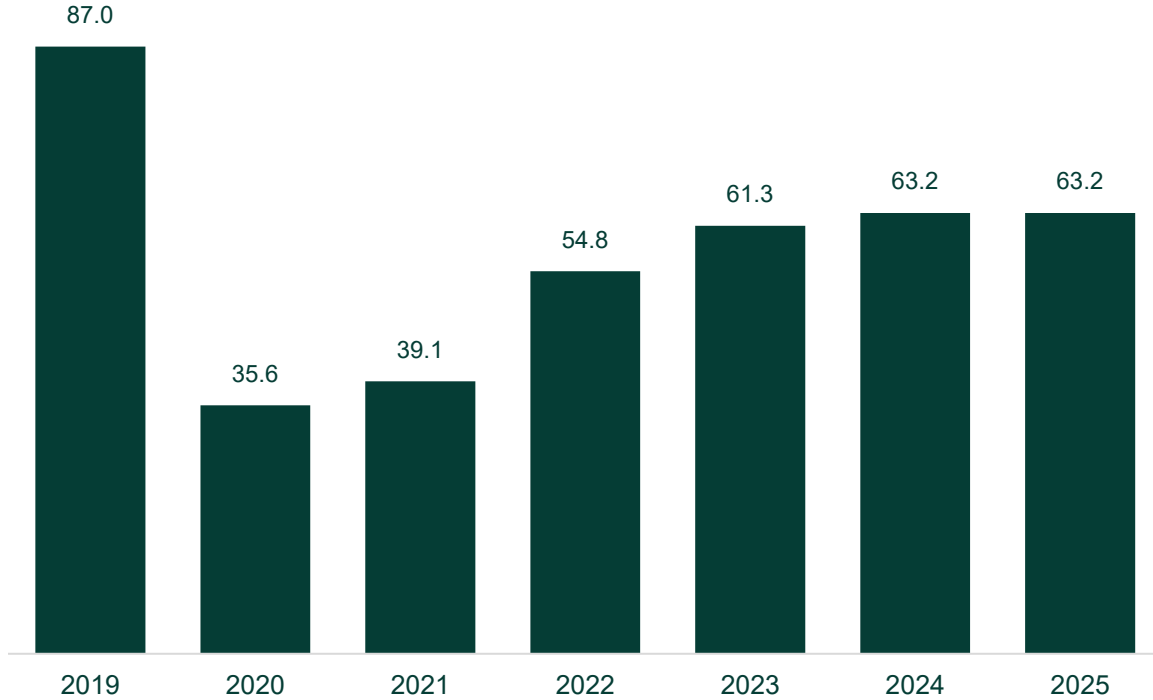

Traffic Statistics 2025

RIX Riga Airport
January-December 2025

Passengers

Passenger Traffic, millions

January-December 2025

Total Passengers

7.11 M

vs. Last Year

0%

vs. 2019

-9%

Flights

Air Transport Movements (ATM), thousands

January-December 2025

Flights
63.2 K

vs. Last Year
0%