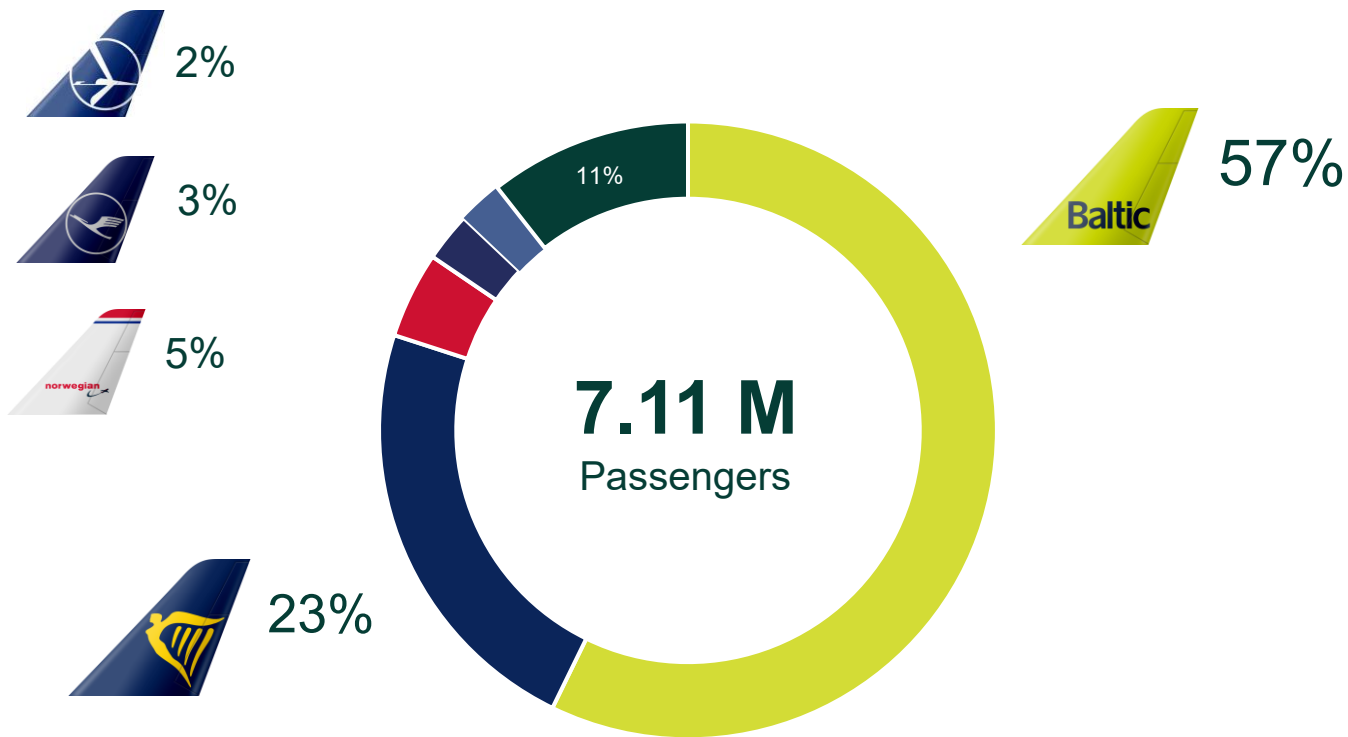

vs. 2019
-27%

Air Cargo

Cargo carried by air, thousand tonnes

January-December 2025

Air Cargo (t)
20.1 K

vs. Last Year
+7%

vs. 2019
-26%

Airline Market Share

Percentage of total passenger traffic (%), January-December 2025

TOP Destinations

Percentage of total passenger traffic (%), January-December 2025