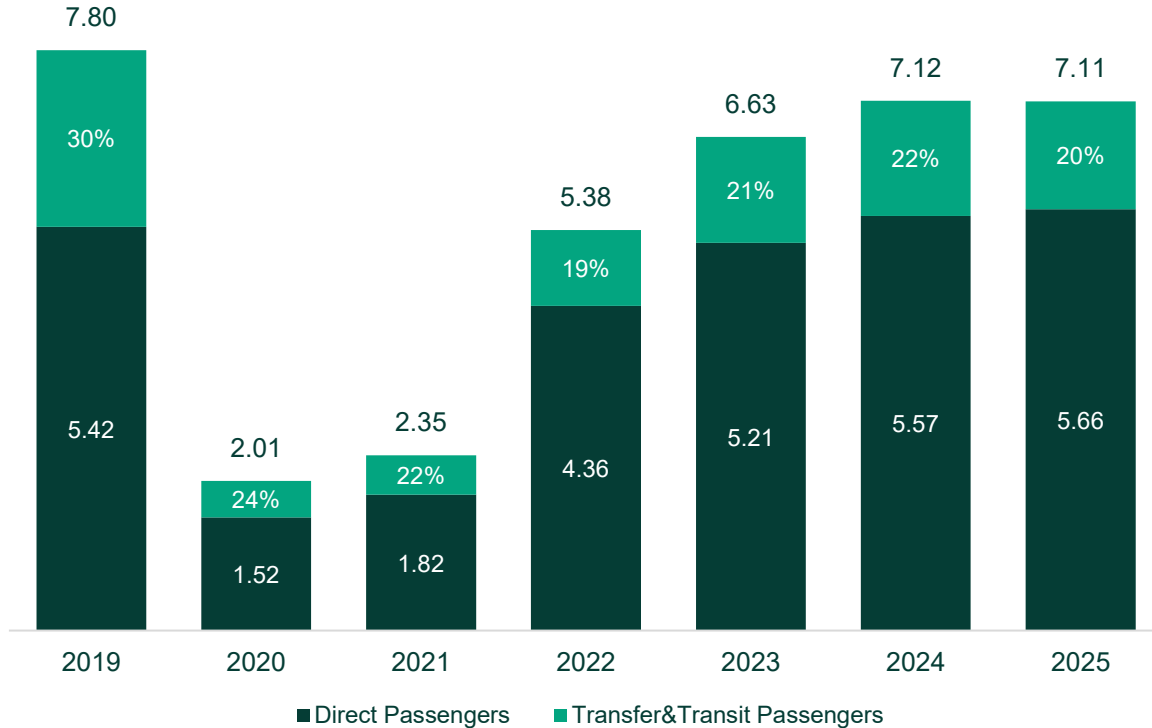

Traffic Statistics 2025

RIX Riga Airport
January-December 2025

Passengers

Passenger Traffic, millions

January-December 2025

Total Passengers

7.11 M

vs. Last Year