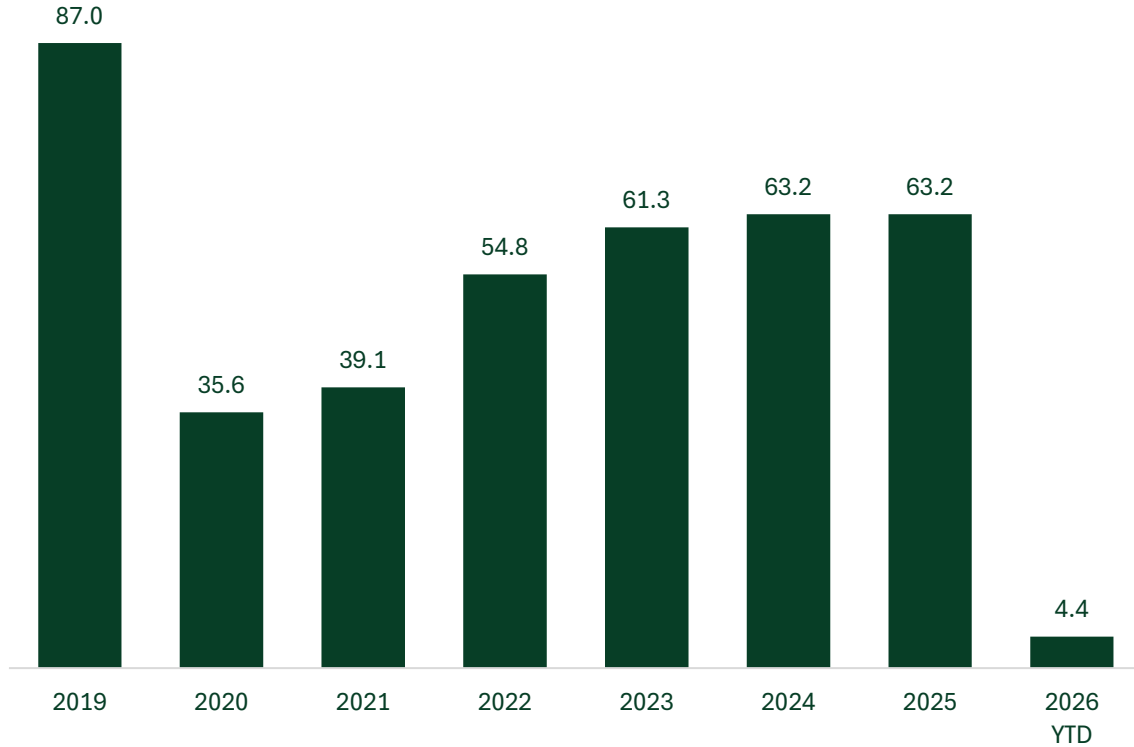

Traffic Statistics 2026

RIX Riga Airport
January 2026

Passengers

Passenger Traffic, millions

January 2026

Total Passengers

0.44 M

vs. Last Year

-3%

Flights

Air Transport Movements (ATM), thousands

January 2026

Flights
4.4 K

vs. Last Year
-4%

Air Cargo

Cargo carried by air, thousand tonnes

Percentage of total passenger traffic (%), January 2026