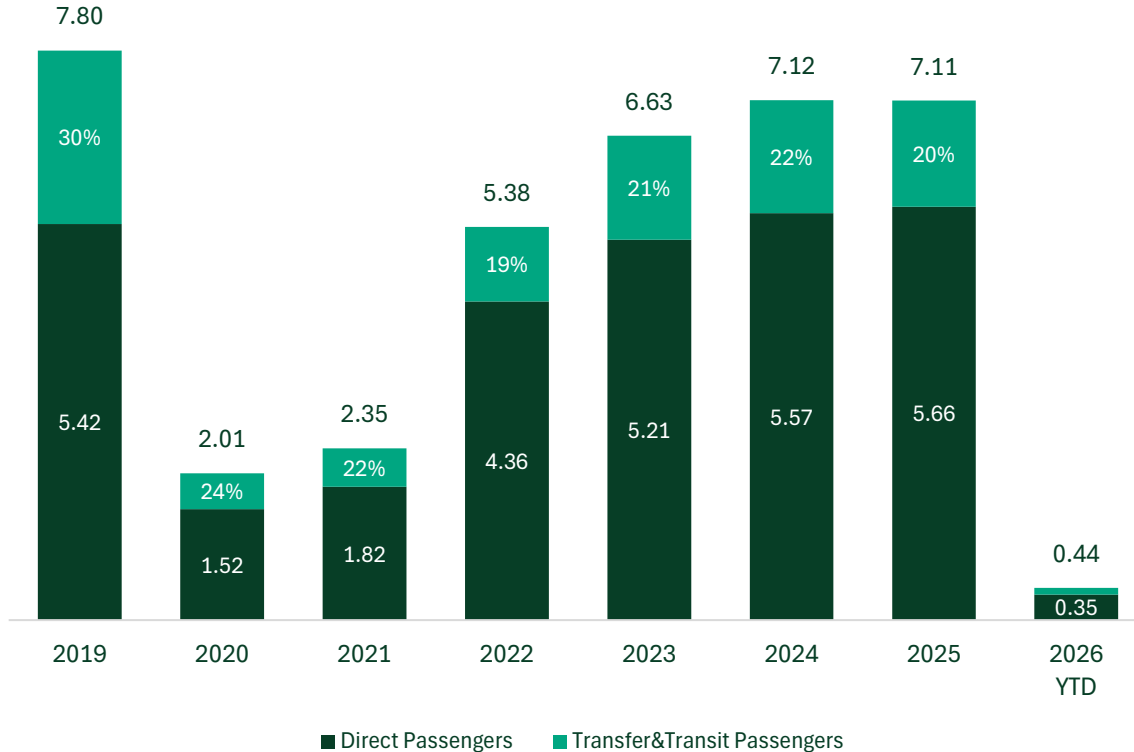

Traffic Statistics 2026

RIX Riga Airport
January 2026

Passengers

Passenger Traffic, millions

January 2026

Total Passengers

0.44 M

vs. Last Year