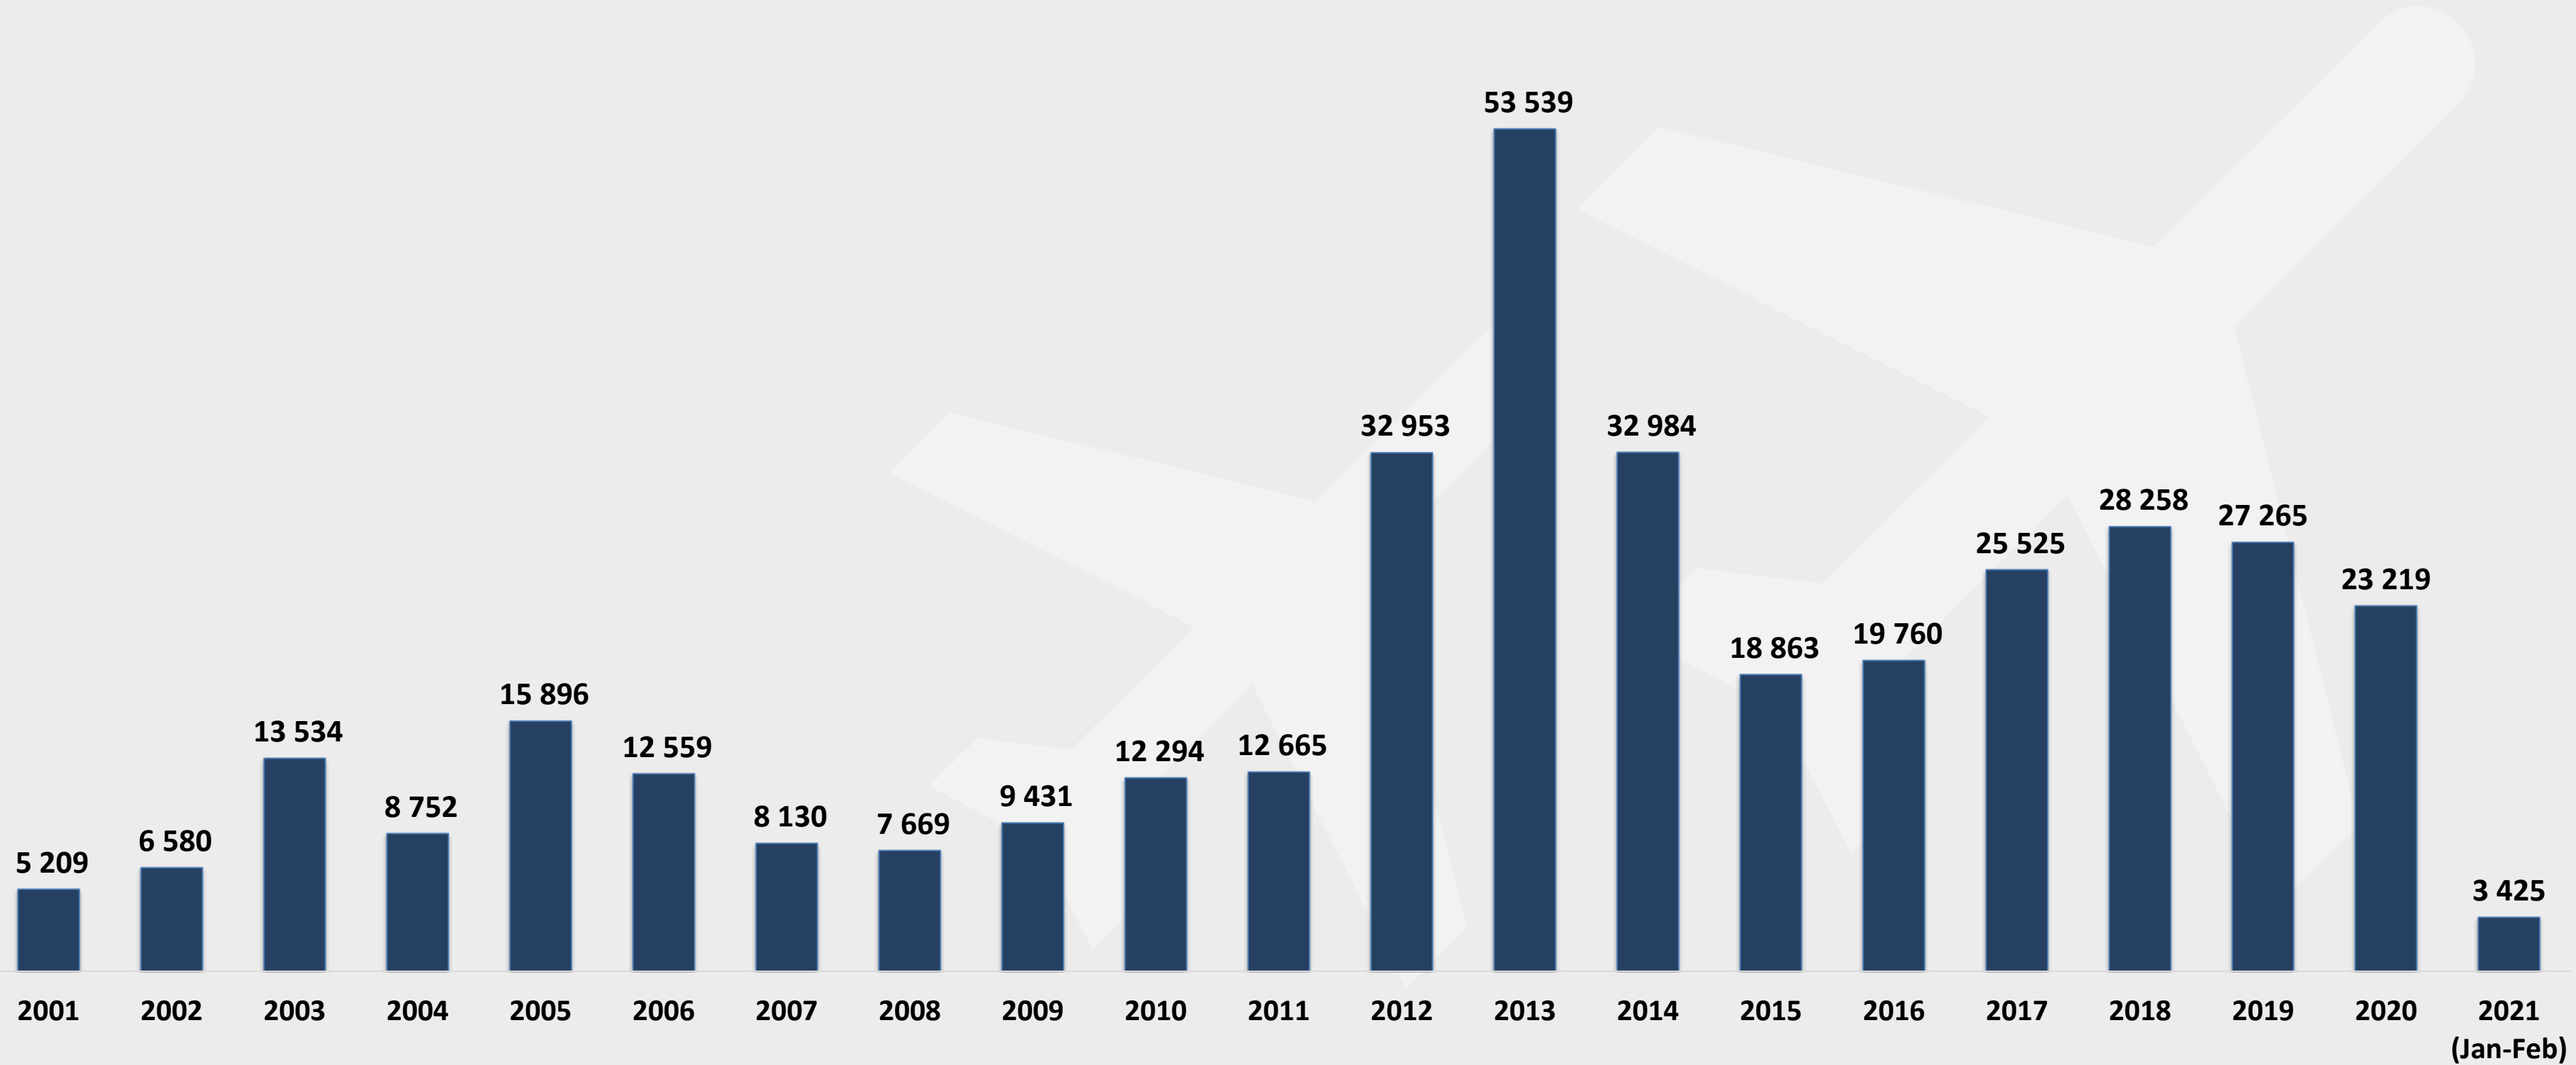

STATISTICS REPORT 2021

Traffic report 2021

Passenger traffic

Month	1	2	3	4	5	6	7	8	9	10	11	12	Total	Share, %
Total Passengers	50 397	24 055											74 452	100%
International	50 341	24 046											74 387	99,91%
Domestic	56	9											65	0,09%
Scheduled	45 608	21 937											67 545	90,72%
Non-scheduled	4 789	2 118											6 907	9,28%

Passengers

Passengers - incoming+outgoing passengers, including direct transit passengers.

Aircraft Movements

Aircrafts - Landings+ take-offs of an aircraft

Cargo

Cargo - Loaded + unloaded cargo in metric tonnes, including mail, transit.

Top 10 Destinations 2021

Two way traffic, the percentage of total passenger traffic (%)

Transfer and Direct Transit Passengers

The amount of transfer/transit passengers and the percentage of all passenger traffic
Transfer passenger – a passenger who uses the particular airport to transfer when arriving from another airport and to continue the trip with another flight.
Transit passenger - passenger who arrives at the airport and continues the trip with the same flight.