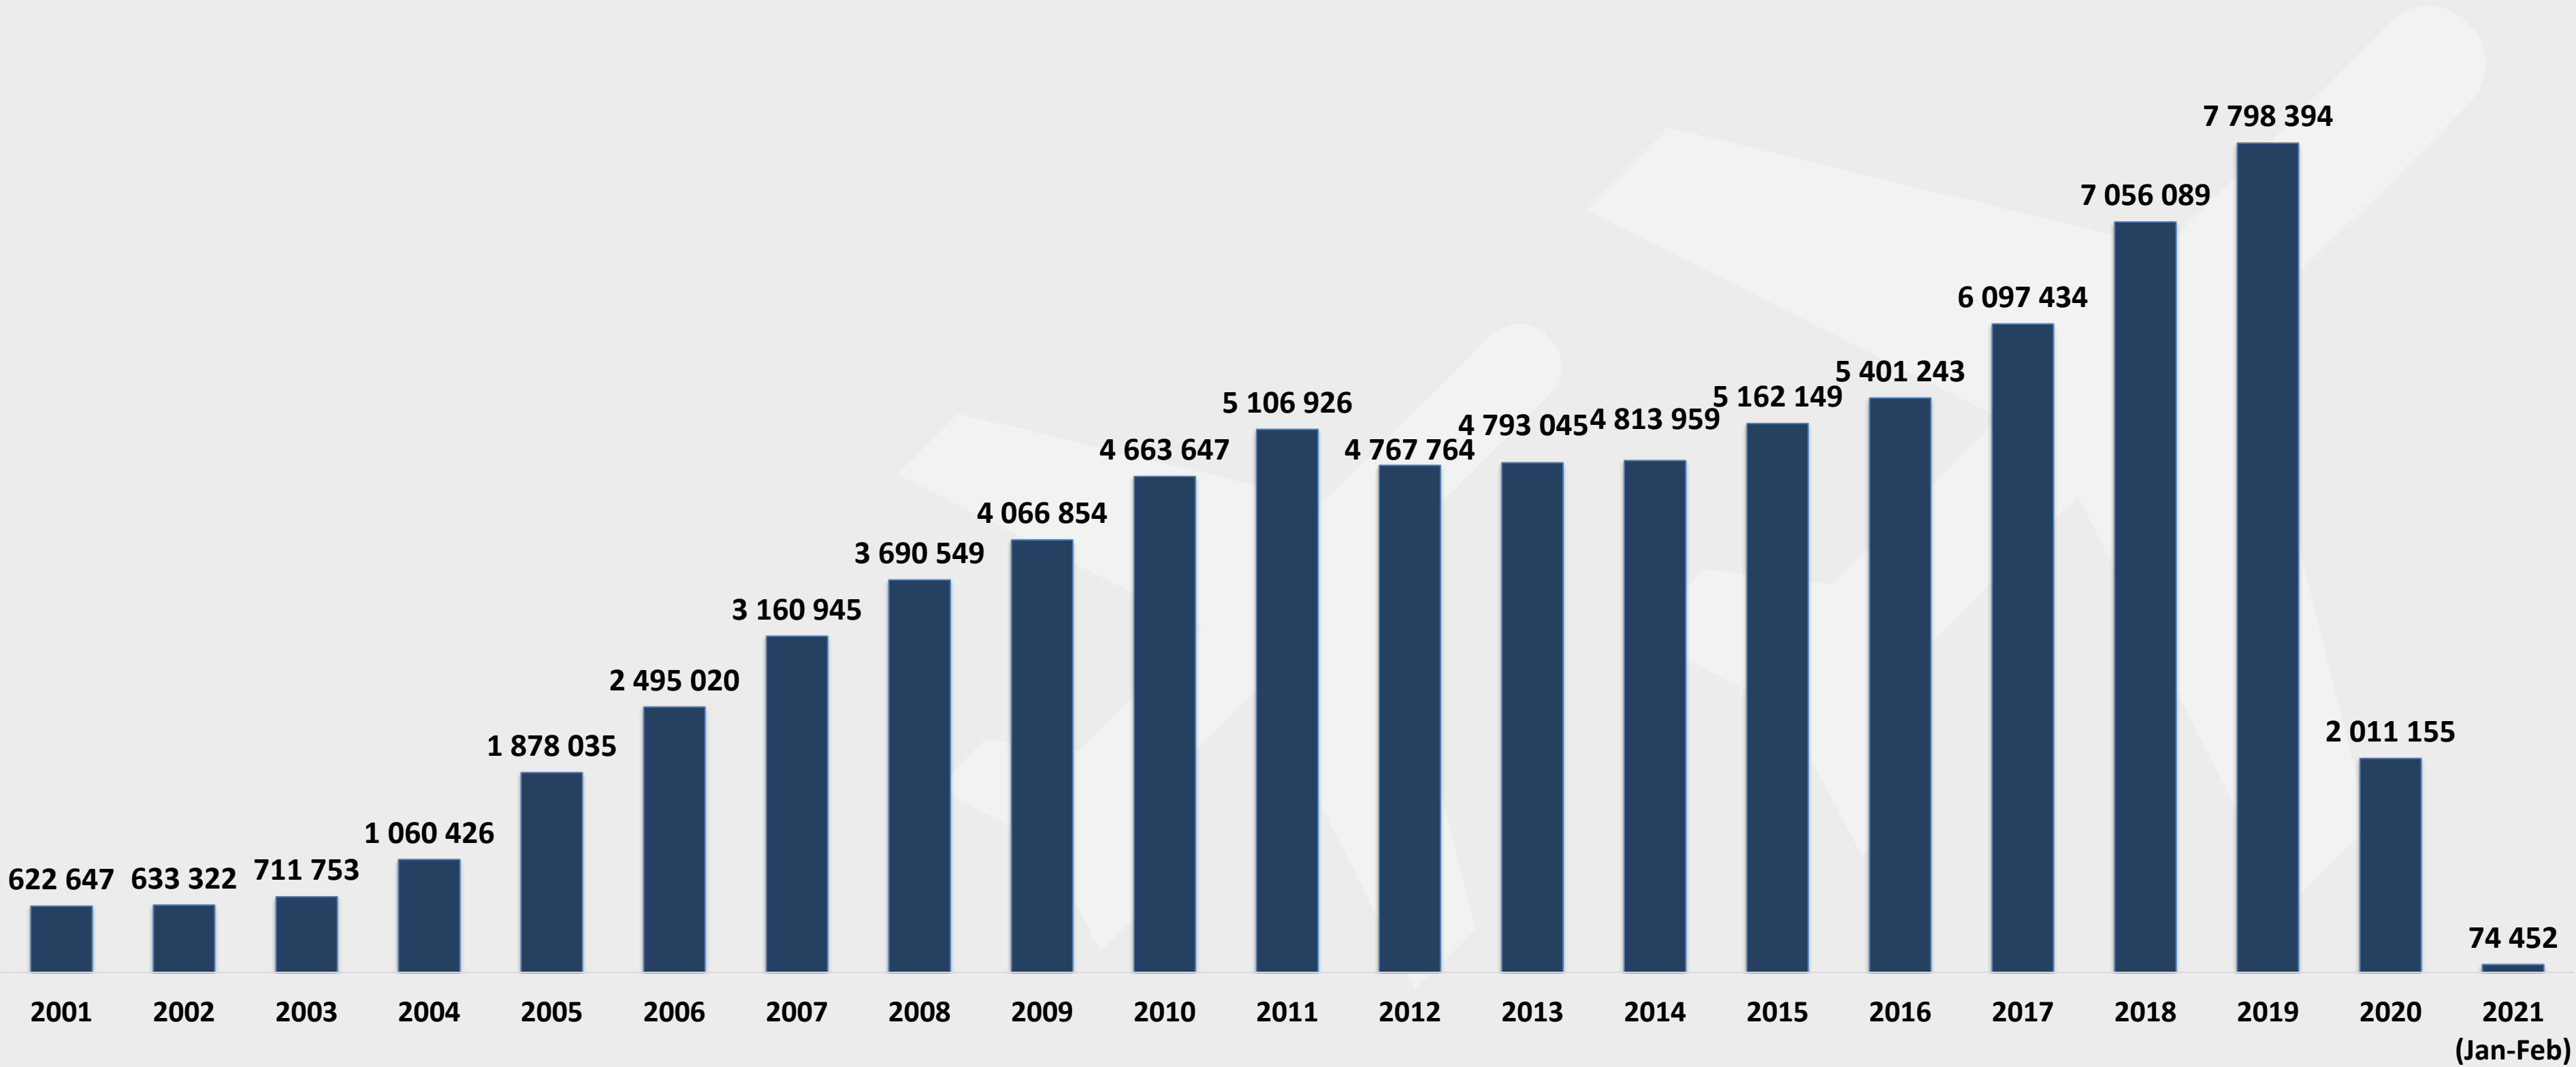

STATISTICS REPORT 2021

Traffic report 2021

Passenger traffic

Month	1	2	3	4	5	6	7	8	9	10	11	12	Total	Share, %
Total Passengers	50 397	24 055											74 452	100%
International	50 341	24 046											74 387	99,91%
Domestic	56	9											65	0,09%
Scheduled	45 608	21 937											67 545	90,72%
Non-scheduled	4 789	2 118											6 907	9,28%

Pax Growth (2021/2020)	-90,4%	-95,1%	-100,0%	-100,0%	-100,0%	-100,0%	-100,0%	-100,0%	-100,0%	-100,0%	-100,0%	-100,0%	-100,0%	-92,7%
------------------------	--------	--------	---------	---------	---------	---------	---------	---------	---------	---------	---------	---------	---------	--------

Aircraft movements	1 700	1 125											2 825	100%
Commercial	1 119	632											1 751	62,0%
Others	581	493											1 074	38,0%

ACM Growth (2021/2020)	-73,9%	-81,2%	-100,0%	-100,0%	-100,0%	-100,0%	-100,0%	-100,0%	-100,0%	-100,0%	-100,0%	-100,0%	-100,0%	-77,4%
------------------------	--------	--------	---------	---------	---------	---------	---------	---------	---------	---------	---------	---------	---------	--------

Passengers

Passengers - incoming+outgoing passengers, including direct transit passengers.

Aircraft Movements

Aircrafts - Landings+ take-offs of an aircraft

Cargo

Cargo - Loaded + unloaded cargo in metric tonnes, including mail, transit.