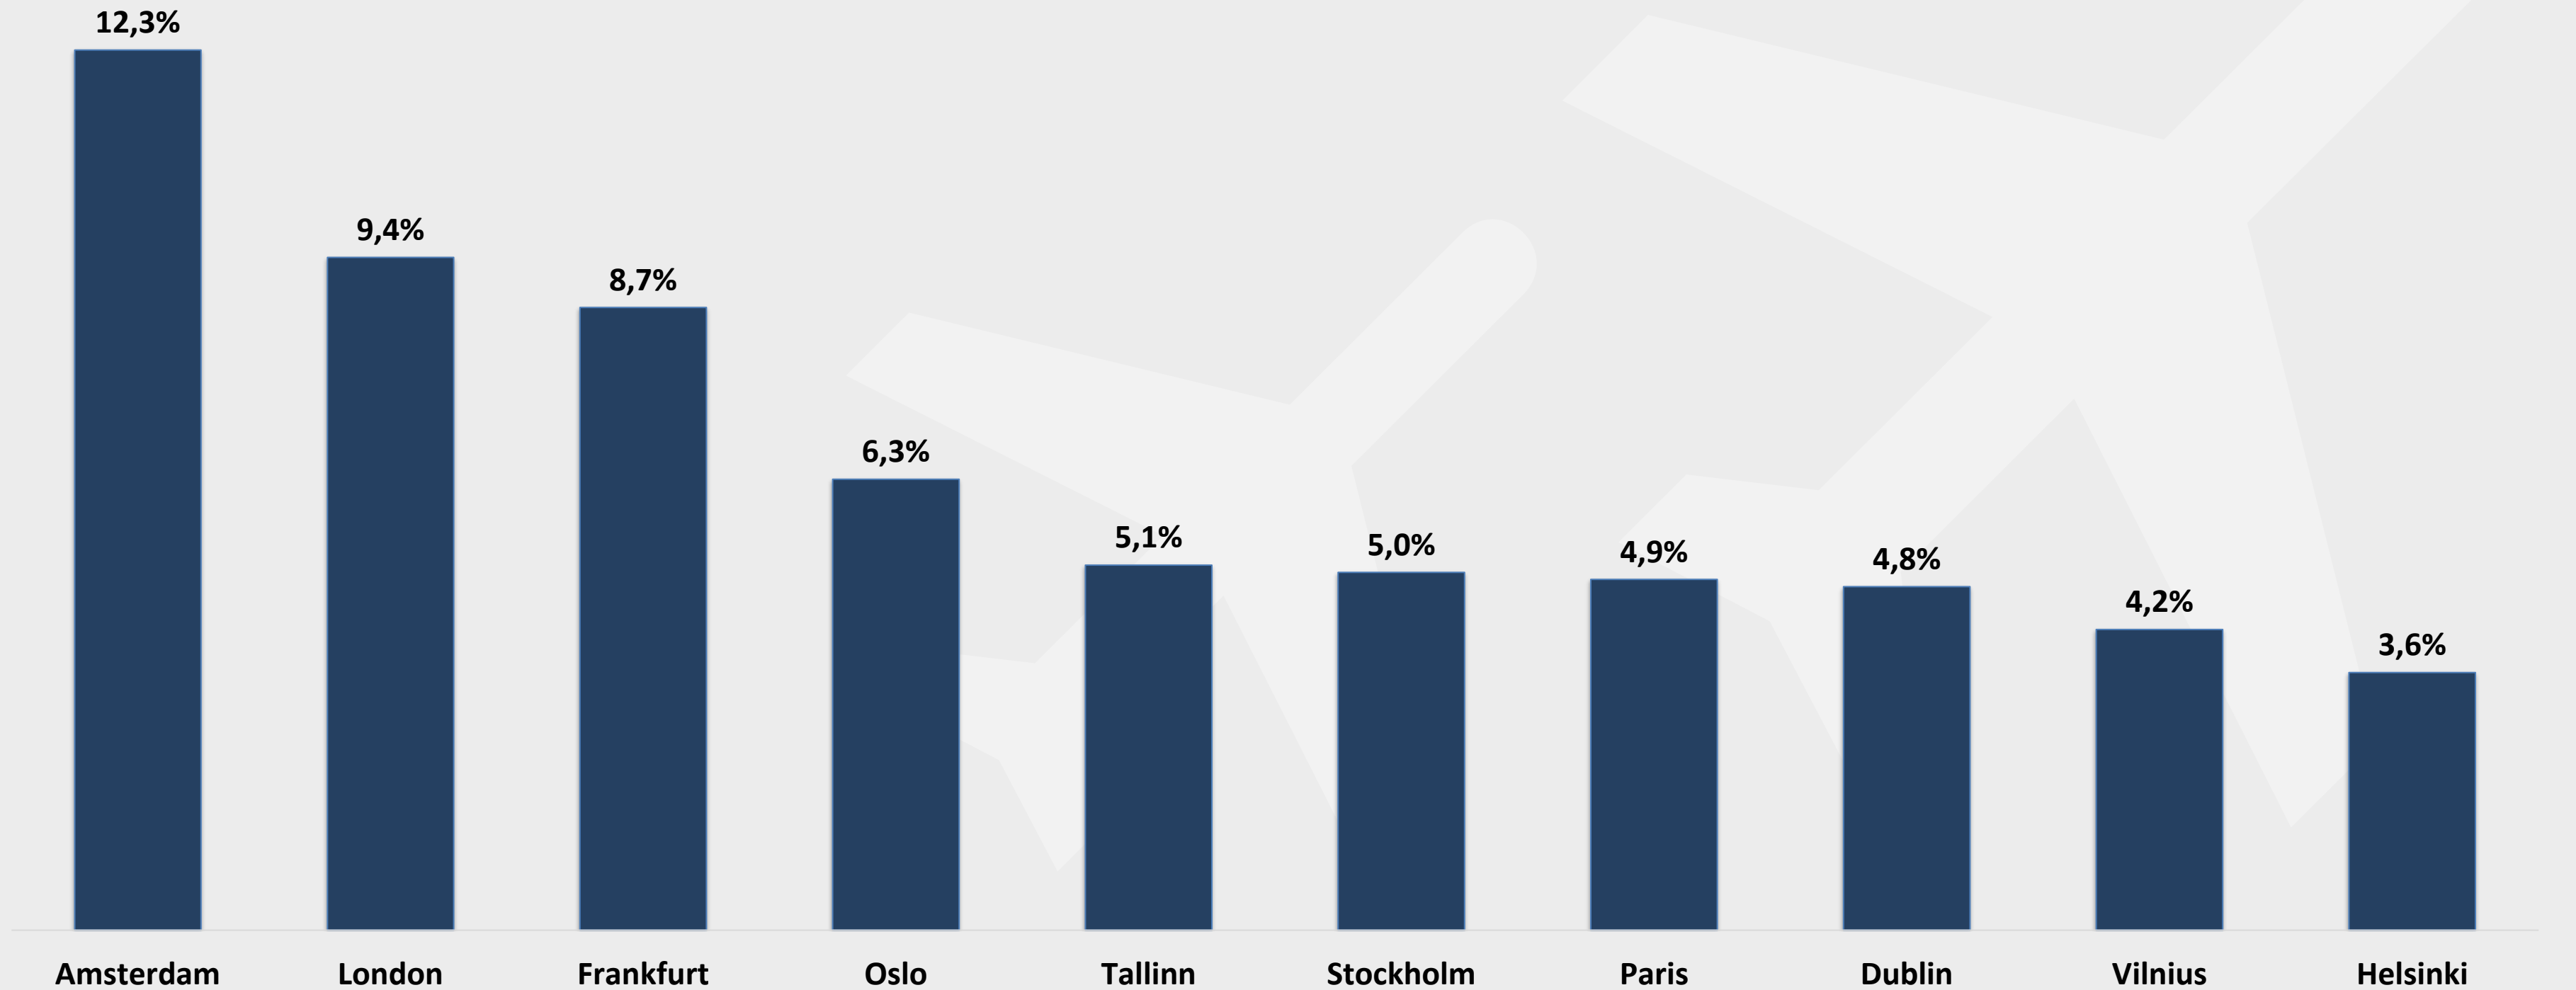

Passengers

Passengers - incoming+outgoing passengers, including direct transit passengers.

Aircraft Movements

Aircrafts - Landings+ take-offs of an aircraft

Cargo

Cargo - Loaded + unloaded cargo in metric tonnes, including mail, transit.

Top 10 Destinations 2021

Two way traffic, the percentage of total passenger traffic (%)

Transfer and Direct Transit Passengers

The amount of transfer/transit passengers and the percentage of all passenger traffic
Transfer passenger – a passenger who uses the particular airport to transfer when arriving from another airport and to continue the trip with another flight.
Transit passenger - passenger who arrives at the airport and continues the trip with the same flight.

Top 10 Transfer cities 2021

The amount of transfer/transit passengers of the top 10 transfer/transit cities