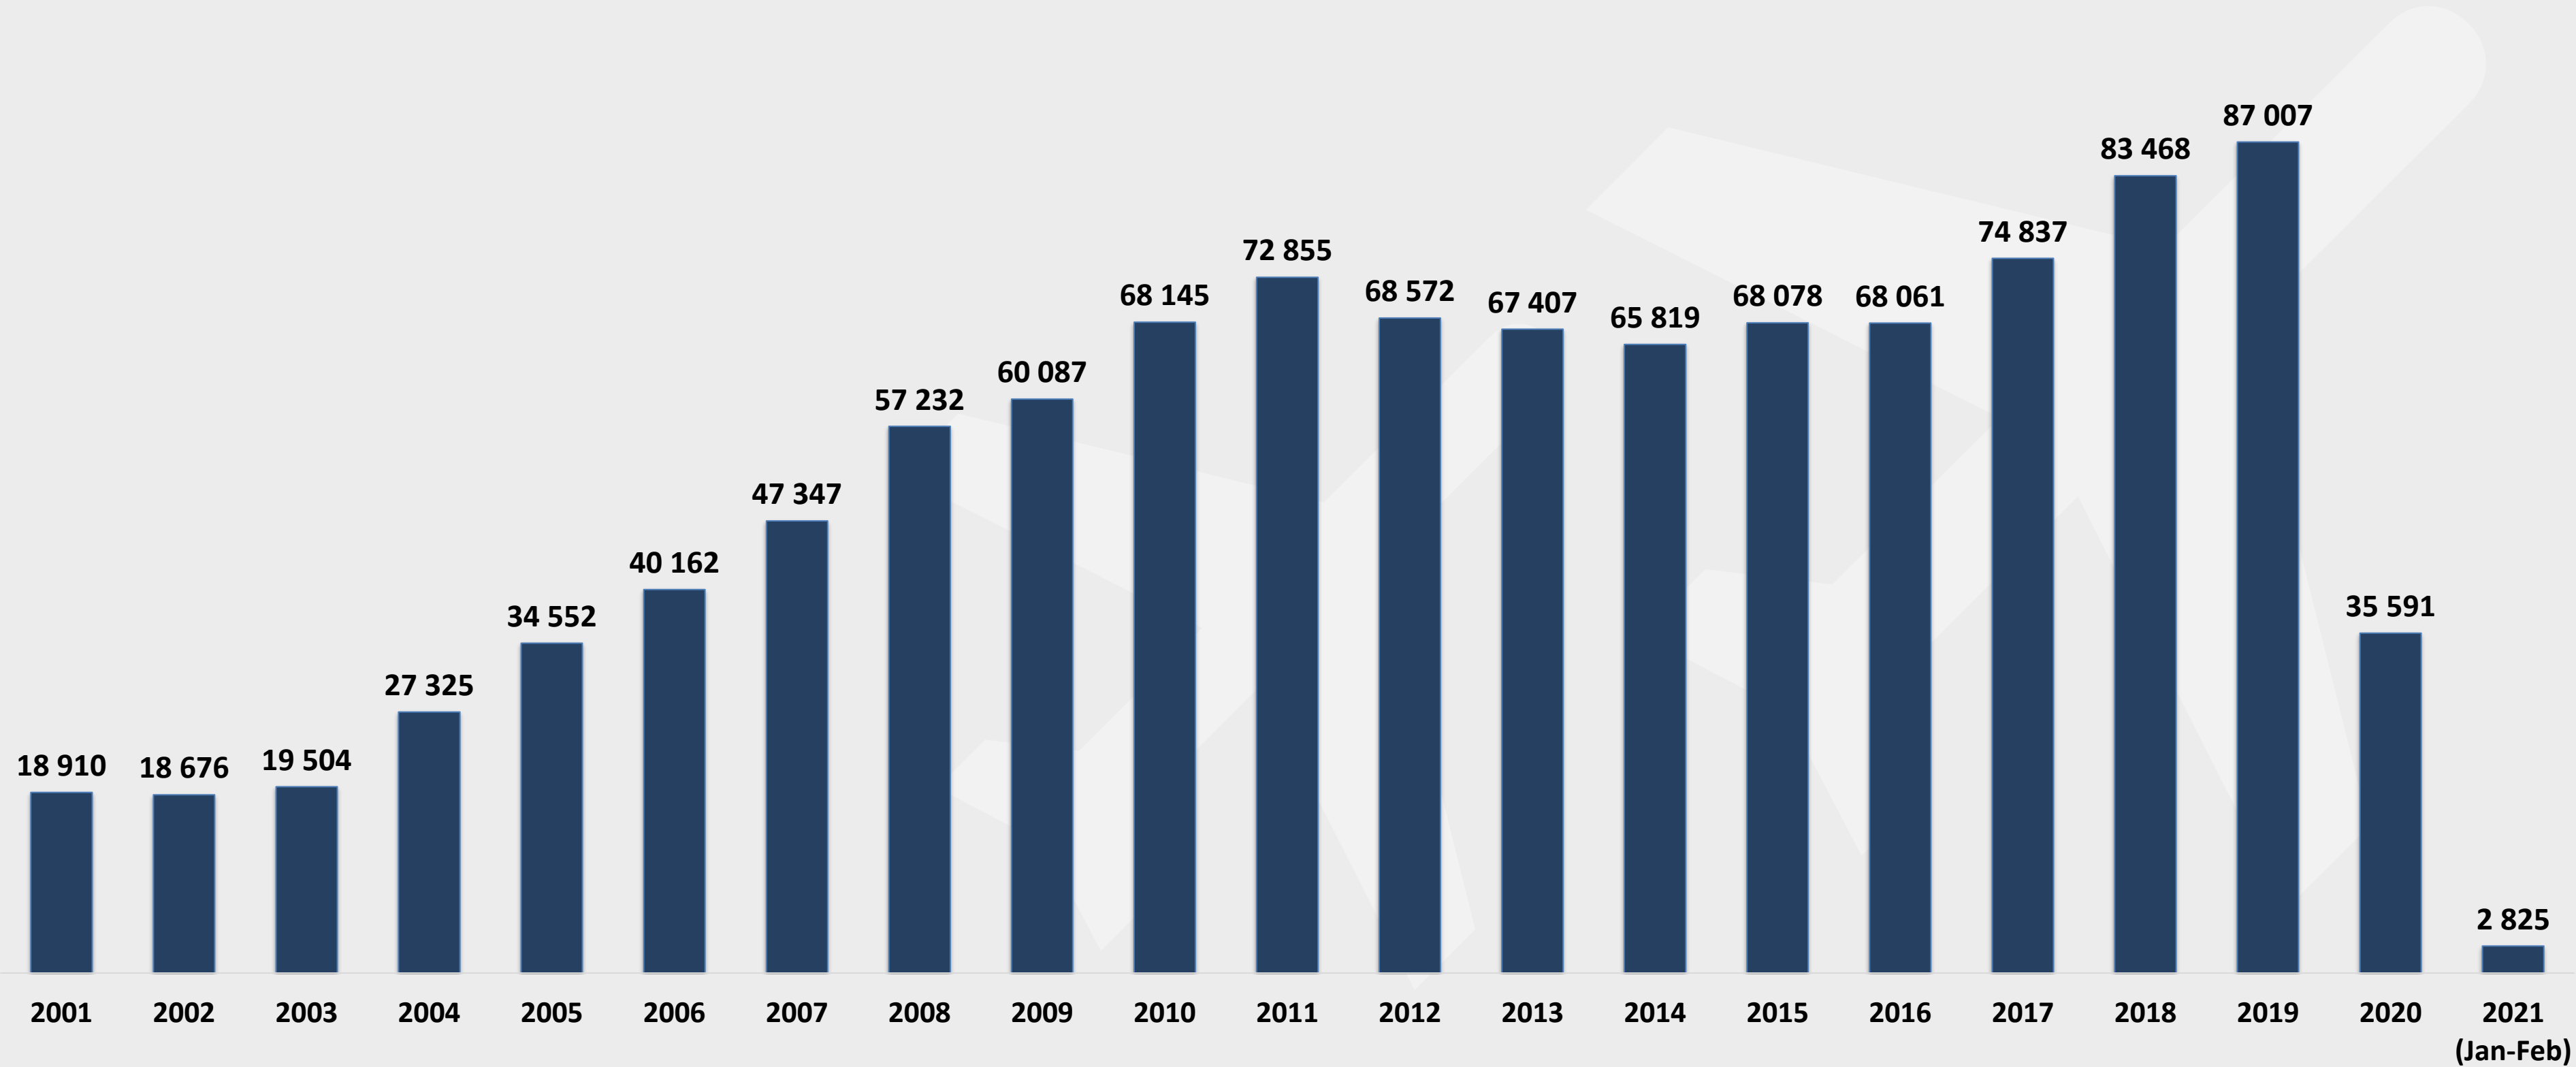

STATISTICS REPORT 2021

Traffic report 2021

Passenger traffic

Month	1	2	3	4	5	6	7	8	9	10	11	12	Total	Share, %
Total Passengers	50 397	24 055											74 452	100%
International	50 341	24 046											74 387	99,91%
Domestic	56	9											65	0,09%
Scheduled	45 608	21 937											67 545	90,72%
Non-scheduled	4 789	2 118											6 907	9,28%

Aircraft movements	1 700	1 125											2 825	100%
Commercial	1 119	632											1 751	62,0%
Others	581	493											1 074	38,0%

ACM Growth (2021/2020)	-73,9%	-81,2%	-100,0%	-100,0%	-100,0%	-100,0%	-100,0%	-100,0%	-100,0%	-100,0%	-100,0%	-100,0%	-100,0%	-77,4%
------------------------	--------	--------	---------	---------	---------	---------	---------	---------	---------	---------	---------	---------	---------	--------

Total Freight (tonnes)	1 925	1 500											3 425	100%
Mail	679	491											1 170	34,2%
Cargo	1 246	1 009											2 255	65,8%

Freight Growth (2021/2020)	-13,9%	-19,3%	-100,0%	-100,0%	-100,0%	-100,0%	-100,0%	-100,0%	-100,0%	-100,0%	-100,0%	-100,0%	-100,0%	-16,3%
----------------------------	--------	--------	---------	---------	---------	---------	---------	---------	---------	---------	---------	---------	---------	--------

Passengers

Passengers - incoming+outgoing passengers, including direct transit passengers.

Aircraft Movements

Aircrafts - Landings+ take-offs of an aircraft

Cargo

Cargo - Loaded + unloaded cargo in metric tonnes, including mail, transit.