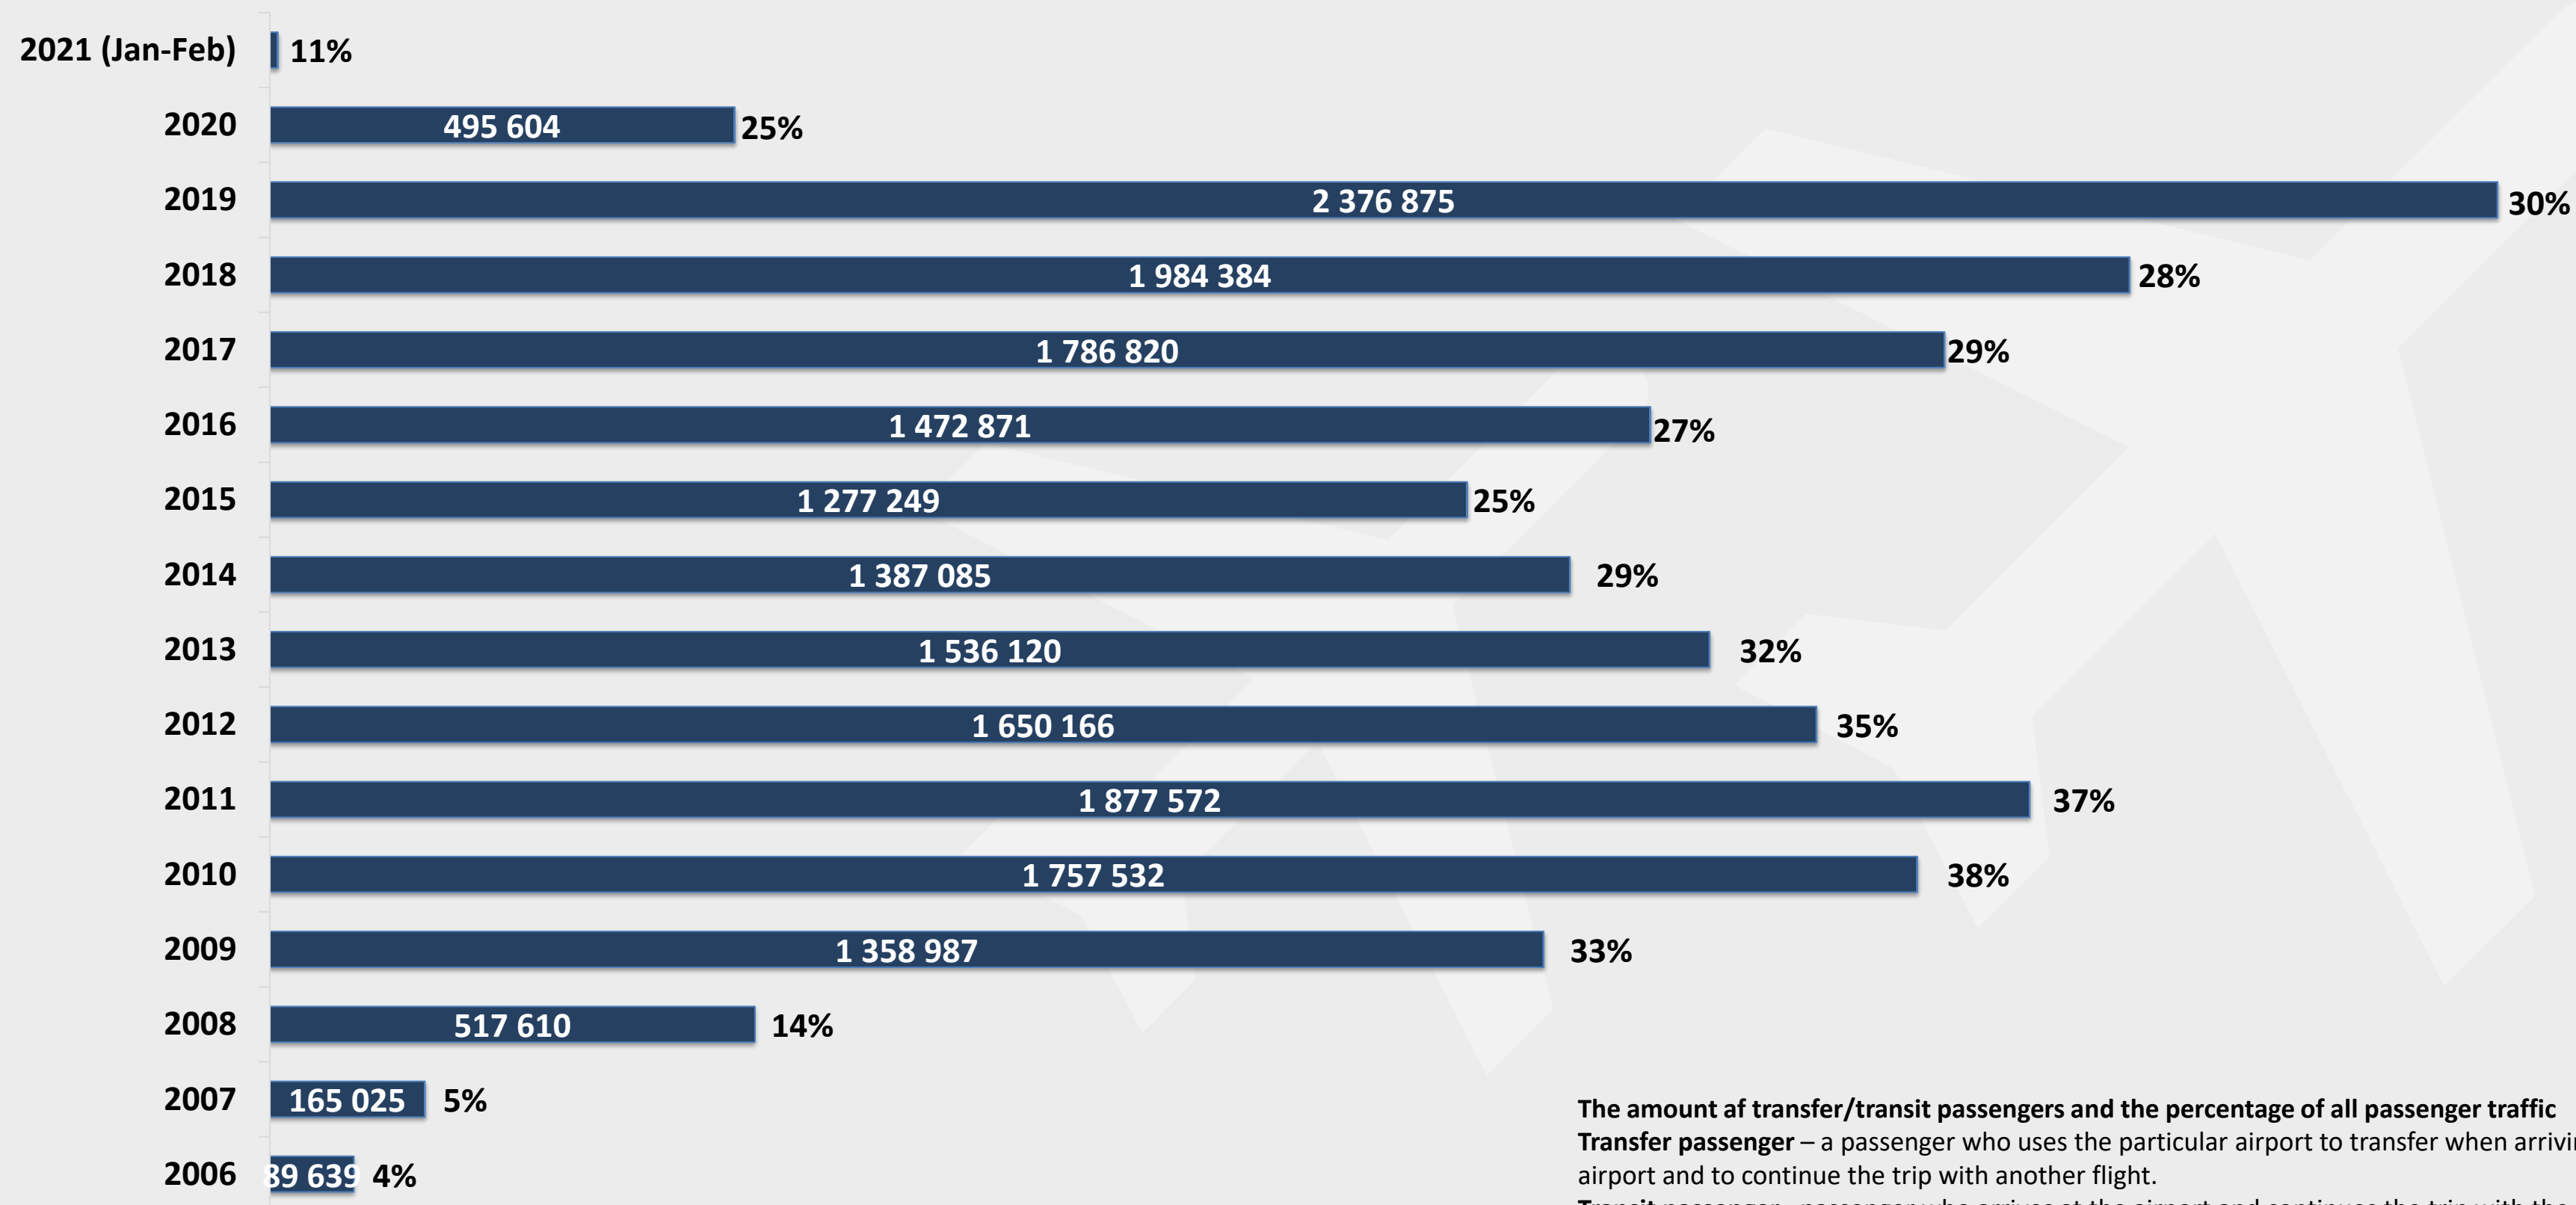

STATISTICS REPORT 2021

Traffic report 2021

Passenger traffic

Month	1	2	3	4	5	6	7	8	9	10	11	12	Total	Share, %
Total Passengers	50 397	24 055											74 452	100%
International	50 341	24 046											74 387	99,91%
Domestic	56	9											65	0,09%
Scheduled	45 608	21 937											67 545	90,72%
Non-scheduled	4 789	2 118											6 907	9,28%

Passengers

Passengers - incoming+outgoing passengers, including direct transit passengers.

Aircraft Movements

Aircrafts - Landings+ take-offs of an aircraft

Cargo

Cargo - Loaded + unloaded cargo in metric tonnes, including mail, transit.

Top 10 Destinations 2021

Two way traffic, the percentage of total passenger traffic (%)

Transfer and Direct Transit Passengers

The amount of transfer/transit passengers and the percentage of all passenger traffic
Transfer passenger – a passenger who uses the particular airport to transfer when arriving from another airport and to continue the trip with another flight.
Transit passenger - passenger who arrives at the airport and continues the trip with the same flight.